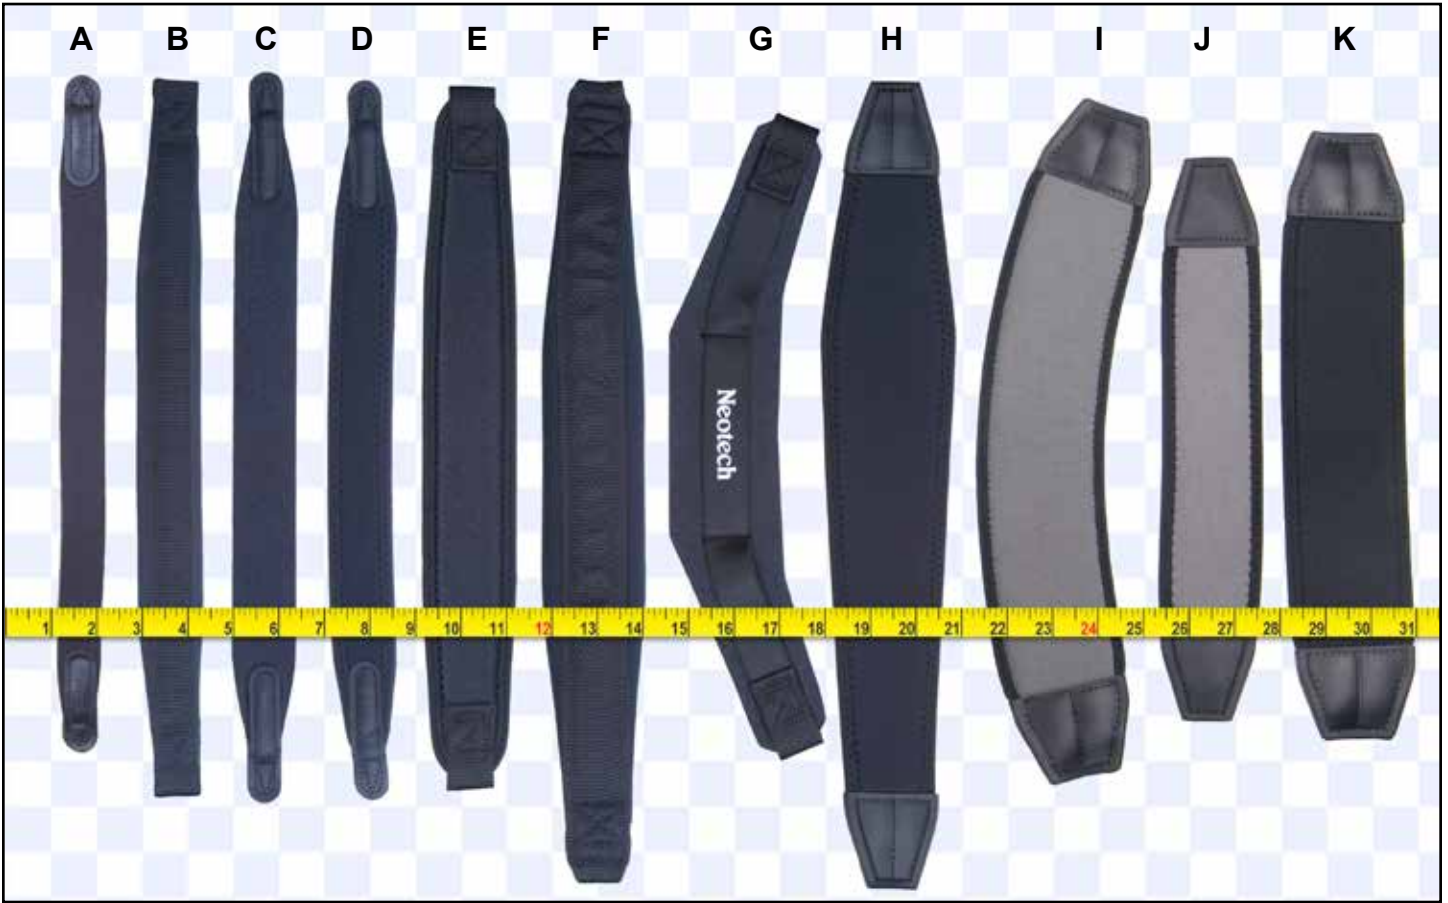

Woodwind & Brass Instrument Strap Pads and Bag/Case Strap Pads