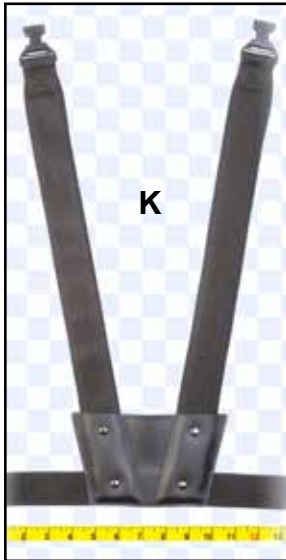

Guitar/Bass/Banjo and other Stringed Instrument Strap Pads and Bag/Case Strap Pads

Guitar/Bass/Banjo and other Stringed Instrument Connectors										
Connector Type	Mandolin/Ukulele Nylon Loop/Leather Tabs	Standard Leather	Cam Lock	Banjo (Neo Loops)	Acoustic End Pin Jack (With Acoustic/Banjo Adaptor Loop)	Dobro	Felt-Lined Hook	Super AX/Mega Long Leather	Mega Midsize Leather	Super Bass/Mega Short/Reg Leather
Front Connector										
Back Connector							Attaches to Instrument's Sound Hole			

Slimline Strap Finish Options		
Black Webbing	Black Leather	Tan Leather