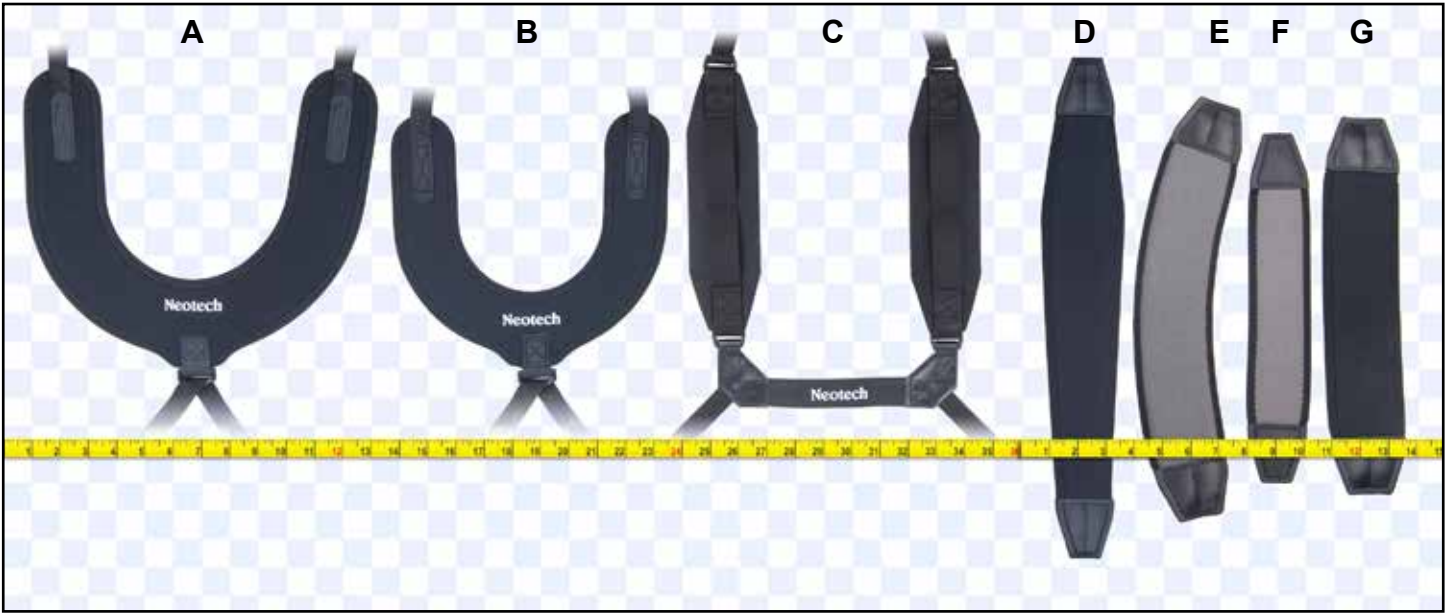

Woodwind/Brass Harness Pads and Bag/Case Strap Pads