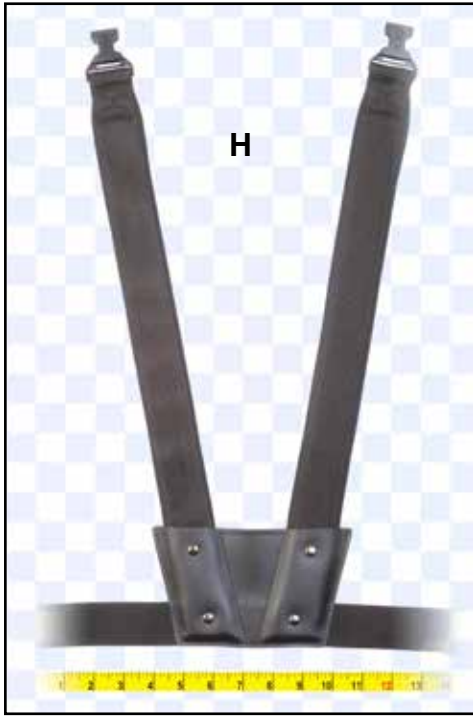

Woodwind/Brass Harness Pads and Bag/Case Strap Pads