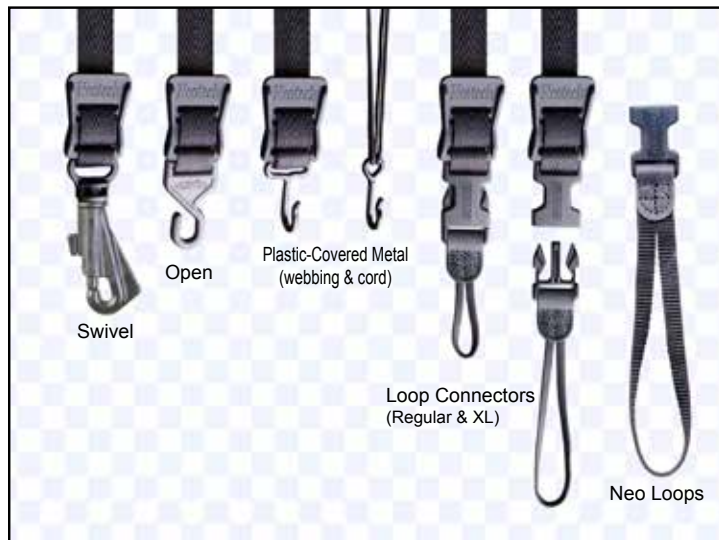

Woodwind & Brass Instrument Strap Connectors