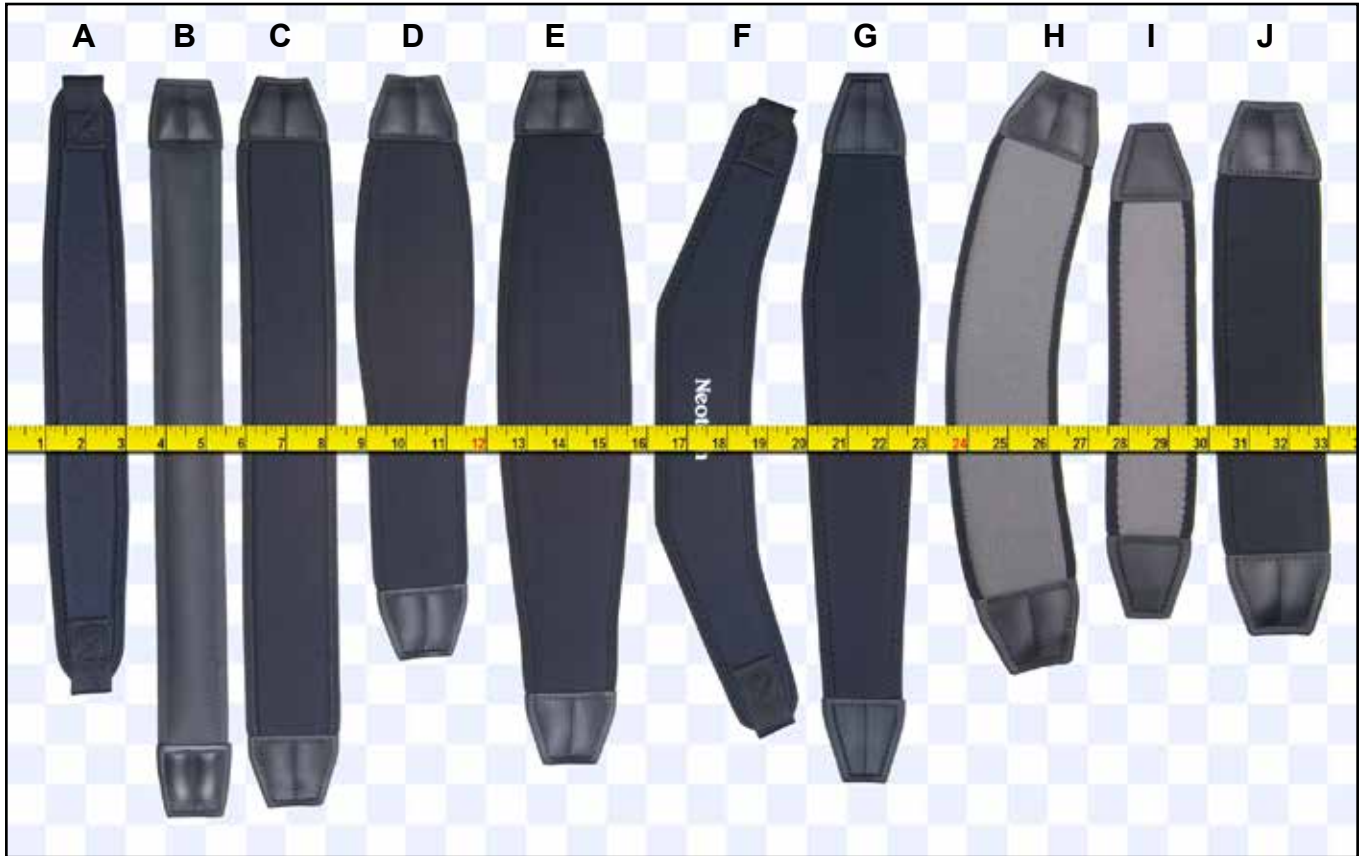

Guitar/Bass/Banjo and other Stringed Instrument Strap Pads and Bag/Case Strap Pads

Guitar/Bass/Banjo and other Stringed Instrument Connectors										
Connector Type	Mandolin/Ukulele Nylon Loop/Leather Tabs	Standard Leather	Cam Lock	Banjo (Neo Loops)	Acoustic End Pin Jack (With Acoustic/Banjo Adaptor Loop)	Dobro	Felt-Lined Hook	Super AX/Mega Long Leather	Mega Midsize Leather	Super Bass/Mega Short/Reg Leather
Front Connector										
Back Connector							Attaches to Instrument's Sound Hole			

Slimline Strap Finish Options		
Black Webbing	Black Leather	Tan Leather