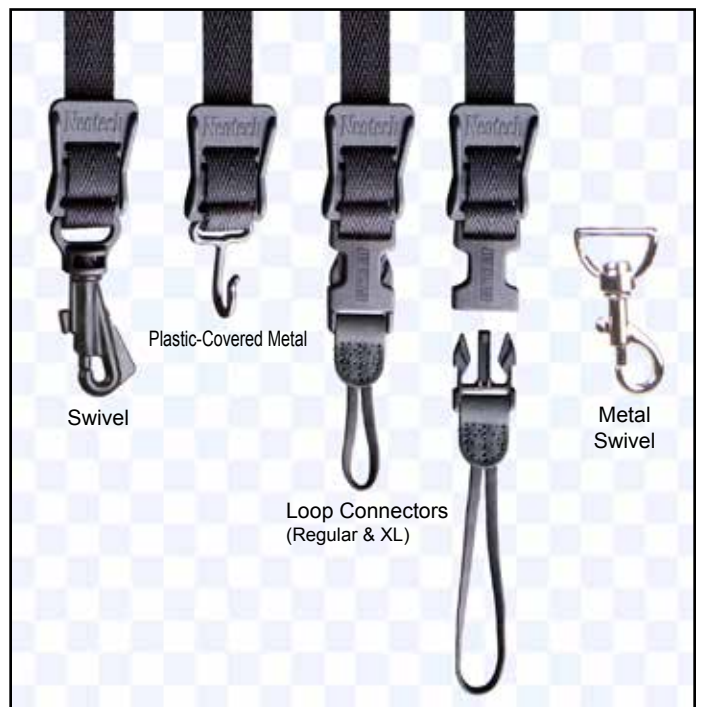

* See Photo Key on next page ** not pictured

Woodwind/Brass Harness Pads and Bag/Case Strap Pads

Tuba Harness "Cradle" System

Woodwind & Brass Instrument Harness Connectors

Find a Guitar/Bass/Banjo Strap (Metric Measurement)

* See Photo Key on next page ** not pictured

Guitar/Bass/Banjo and other Stringed Instrument Strap Pads and Bag/Case Strap Pads

Guitar/Bass/Banjo and other Stringed Instrument Connectors										
Connector Type	Mandolin/Ukulele Nylon Loop/Leather Tabs	Standard Leather	Cam Lock	Banjo (Neo Loops)	Acoustic End Pin Jack (With Acoustic/Banjo Adaptor Loop)	Dobro	Felt-Lined Hook	Super AX/Mega Long Leather	Mega Midsize Leather	Super Bass/Mega Short/Reg Leather
Front Connector										
Back Connector							Attaches to Instrument's Sound Hole			