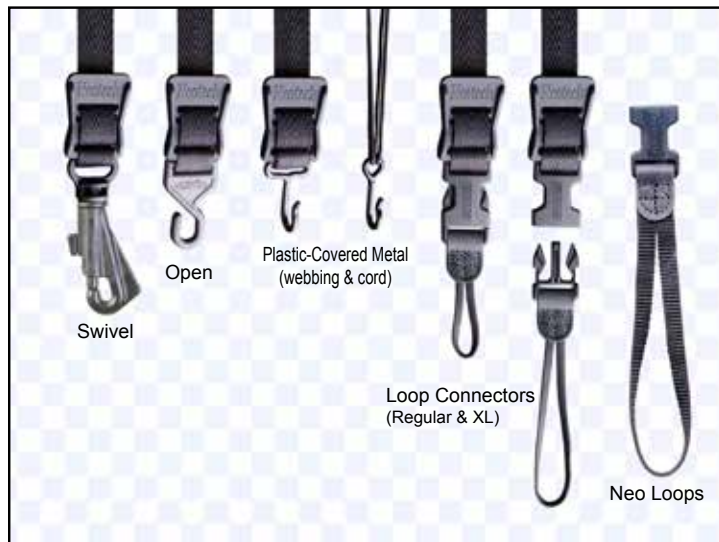

* See Photo Key on page 3
† Measured in circumference

Woodwind & Brass Instrument Strap Pads and Bag/Case Strap Pads

Bassoon Seat Strap

Woodwind & Brass Instrument Strap Connectors

Woodwind & Brass Instrument Harnesses

* See Photo Key on next page ** not pictured

Guitar/Bass/Banjo and other Stringed Instrument Strap Pads and Bag/Case Strap Pads

Guitar/Bass/Banjo and other Stringed Instrument Connectors										
Connector Type	Mandolin/Ukulele Nylon Loop/Leather Tabs	Standard Leather	Cam Lock	Banjo (Neo Loops)	Acoustic End Pin Jack (With Acoustic/Banjo Adaptor Loop)	Dobro	Felt-Lined Hook	Super AX/Mega Long Leather	Mega Midsize Leather	Super Bass/Mega Short/Reg Leather
Front Connector										
Back Connector							Attaches to Instrument's Sound Hole			