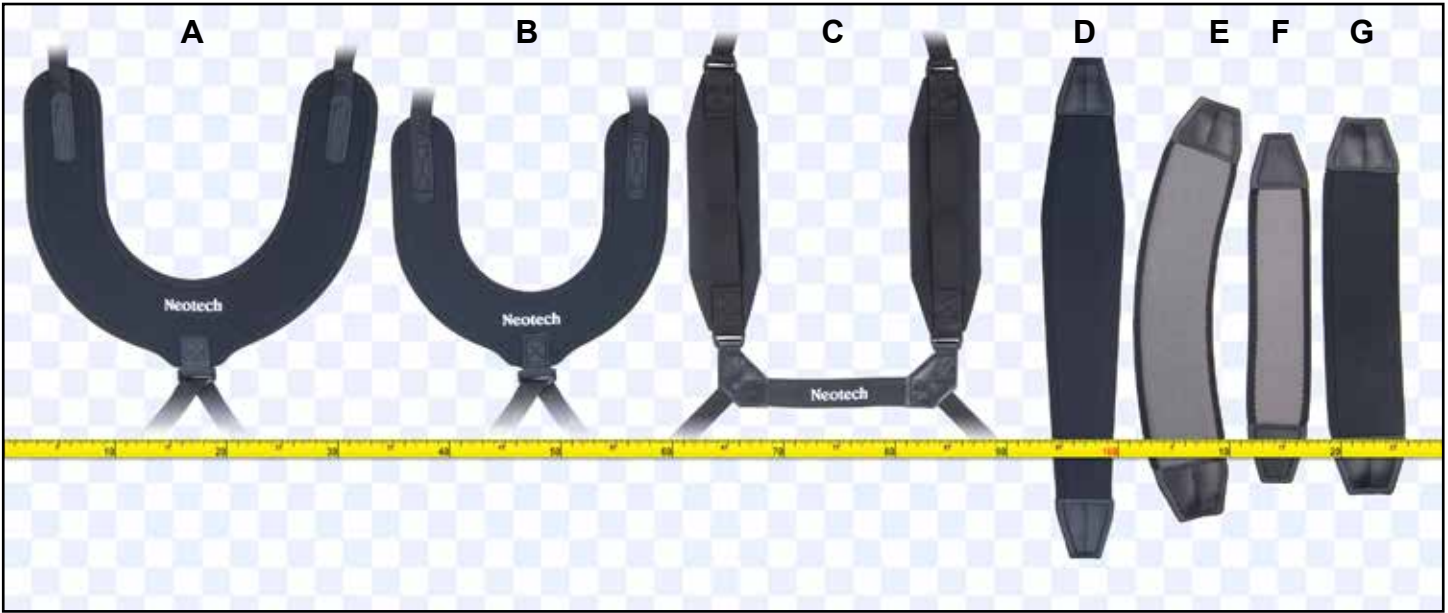

Woodwind/Brass Harness Pads and Bag/Case Strap Pads