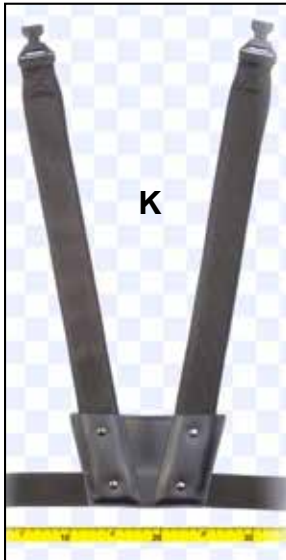

Guitar/Bass/Banjo and other Stringed Instrument Strap Pads and Bag/Case Strap Pads

Guitar/Bass/Banjo and other Stringed Instrument Connectors										
Connector Type	Mandolin/Ukulele Nylon Loop/Leather Tabs	Standard Leather	Cam Lock	Banjo (Neo Loops)	Acoustic End Pin Jack (With Acoustic/Banjo Adaptor Loop)	Dobro	Felt-Lined Hook	Super AX/Mega Long Leather	Mega Midsize Leather	Super Bass/Mega Short/Reg Leather
Front Connector										
Back Connector							Attaches to Instrument's Sound Hole			

Slimline Strap Finish Options		
Black Webbing	Black Leather	Tan Leather