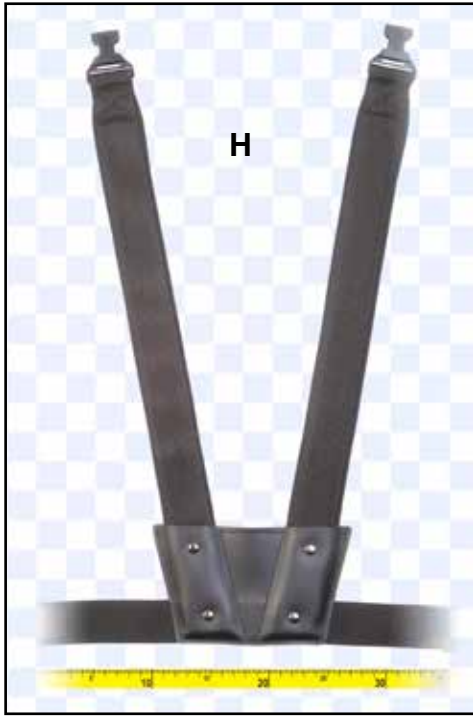

Woodwind/Brass Harness Pads and Bag/Case Strap Pads