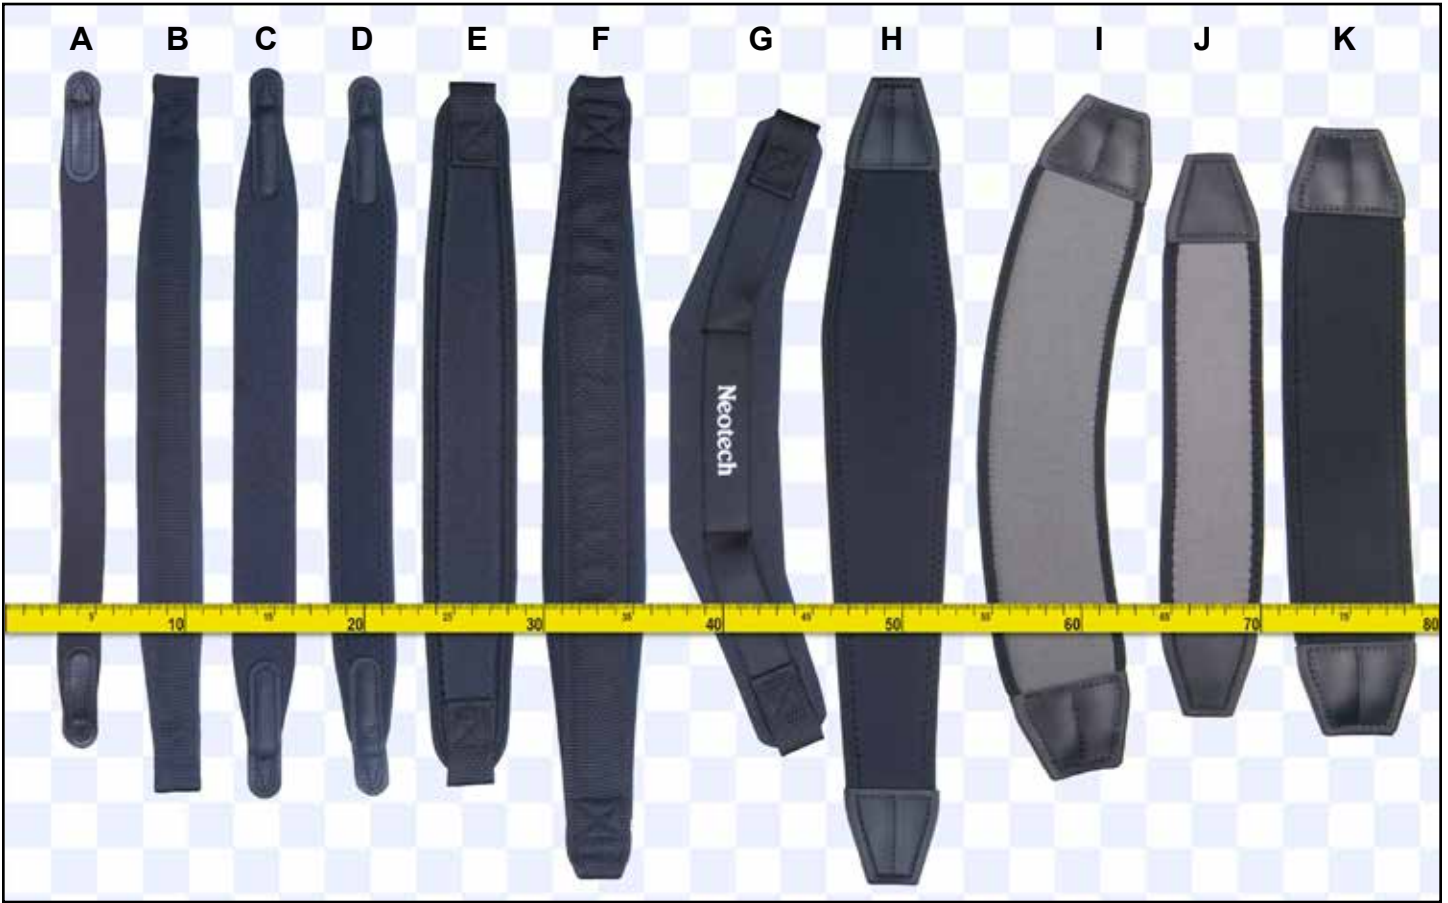

Woodwind & Brass Instrument Strap Pads and Bag/Case Strap Pads