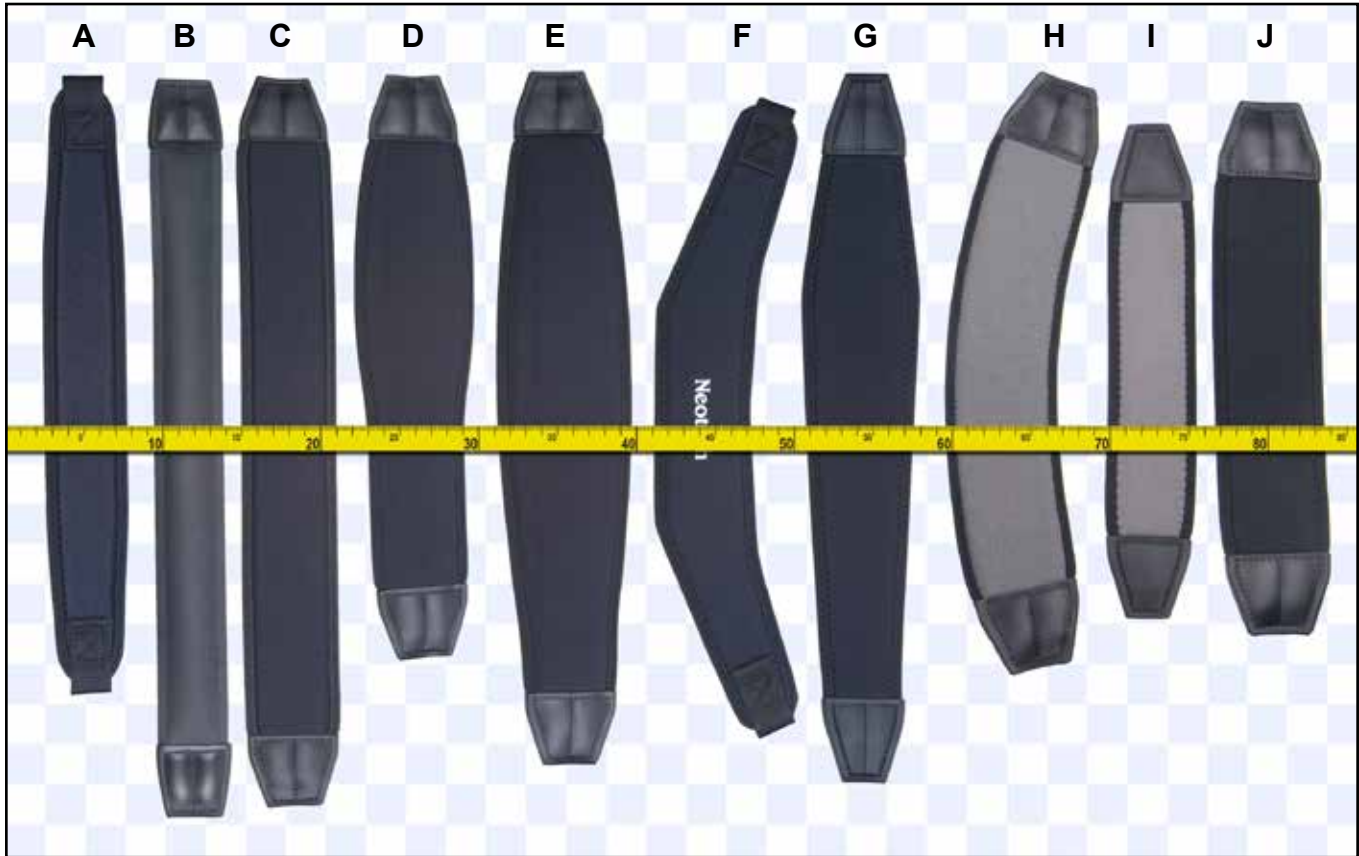

Guitar/Bass/Banjo and other Stringed Instrument Strap Pads and Bag/Case Strap Pads

Guitar/Bass/Banjo and other Stringed Instrument Connectors										
Connector Type	Mandolin/Ukulele Nylon Loop/Leather Tabs	Standard Leather	Cam Lock	Banjo (Neo Loops)	Acoustic End Pin Jack (With Acoustic/Banjo Adaptor Loop)	Dobro	Felt-Lined Hook	Super AX/Mega Long Leather	Mega Midsize Leather	Super Bass/Mega Short/Reg Leather
Front Connector										
Back Connector							Attaches to Instrument's Sound Hole			

Slimline Strap Finish Options		
Black Webbing	Black Leather	Tan Leather