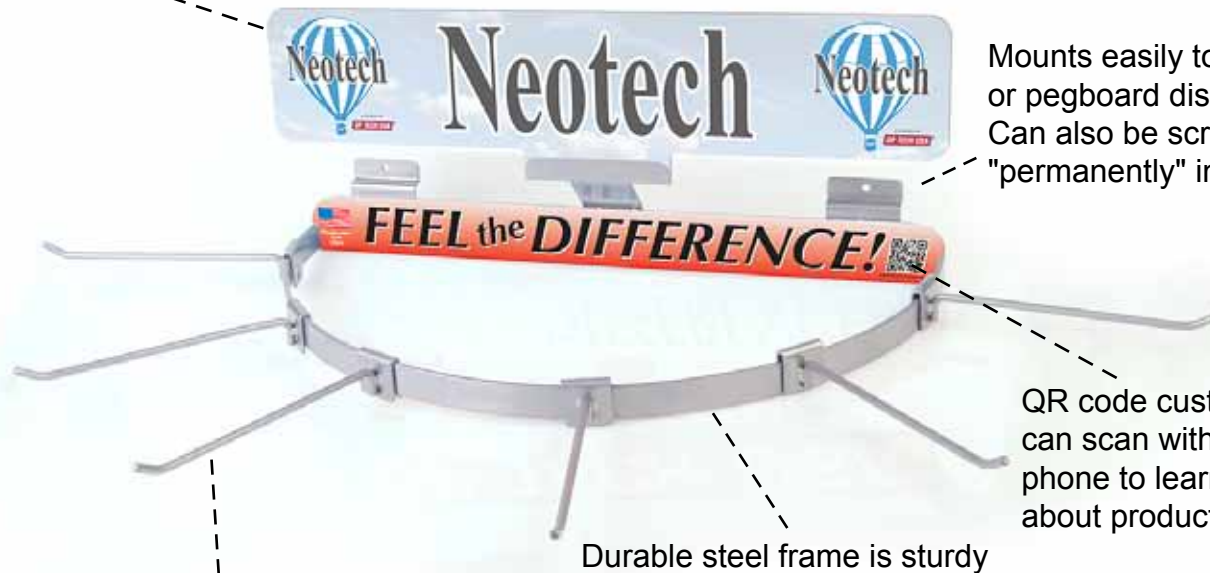

# CURVED WALL RACK DISPLAY

Neotech presents a new way to display our products. The sleek, modern design incorporates a durable steel frame that is 16" (40,6cm) wide by 8" (20,3cm) deep. It features six steel hooks that are 6" (15,2cm) long to give you plenty of room for merchandise while taking up less wall space. The thick plastic header sign increases brand awareness and helps guide your customers to the products they want.

For customers with smart phones, there's a QR code they can scan to go to our website to learn more in-depth information about our full line of products.

The display can be mounted to standard slatwall or pegboard displays, or it can be "permanently" screwed into place.

Header sign "floats" away from wall for better visibility.

Mounts easily to slatwall or pegboard displays. Can also be screwed "permanently" into place.

QR code customers can scan with a smart phone to learn more about products.

Durable steel frame is sturdy enough to hold plenty of **Neotech** merchandise.

6 steel hooks, each 6" (15,2cm) long offers plenty of room to display merchandise.