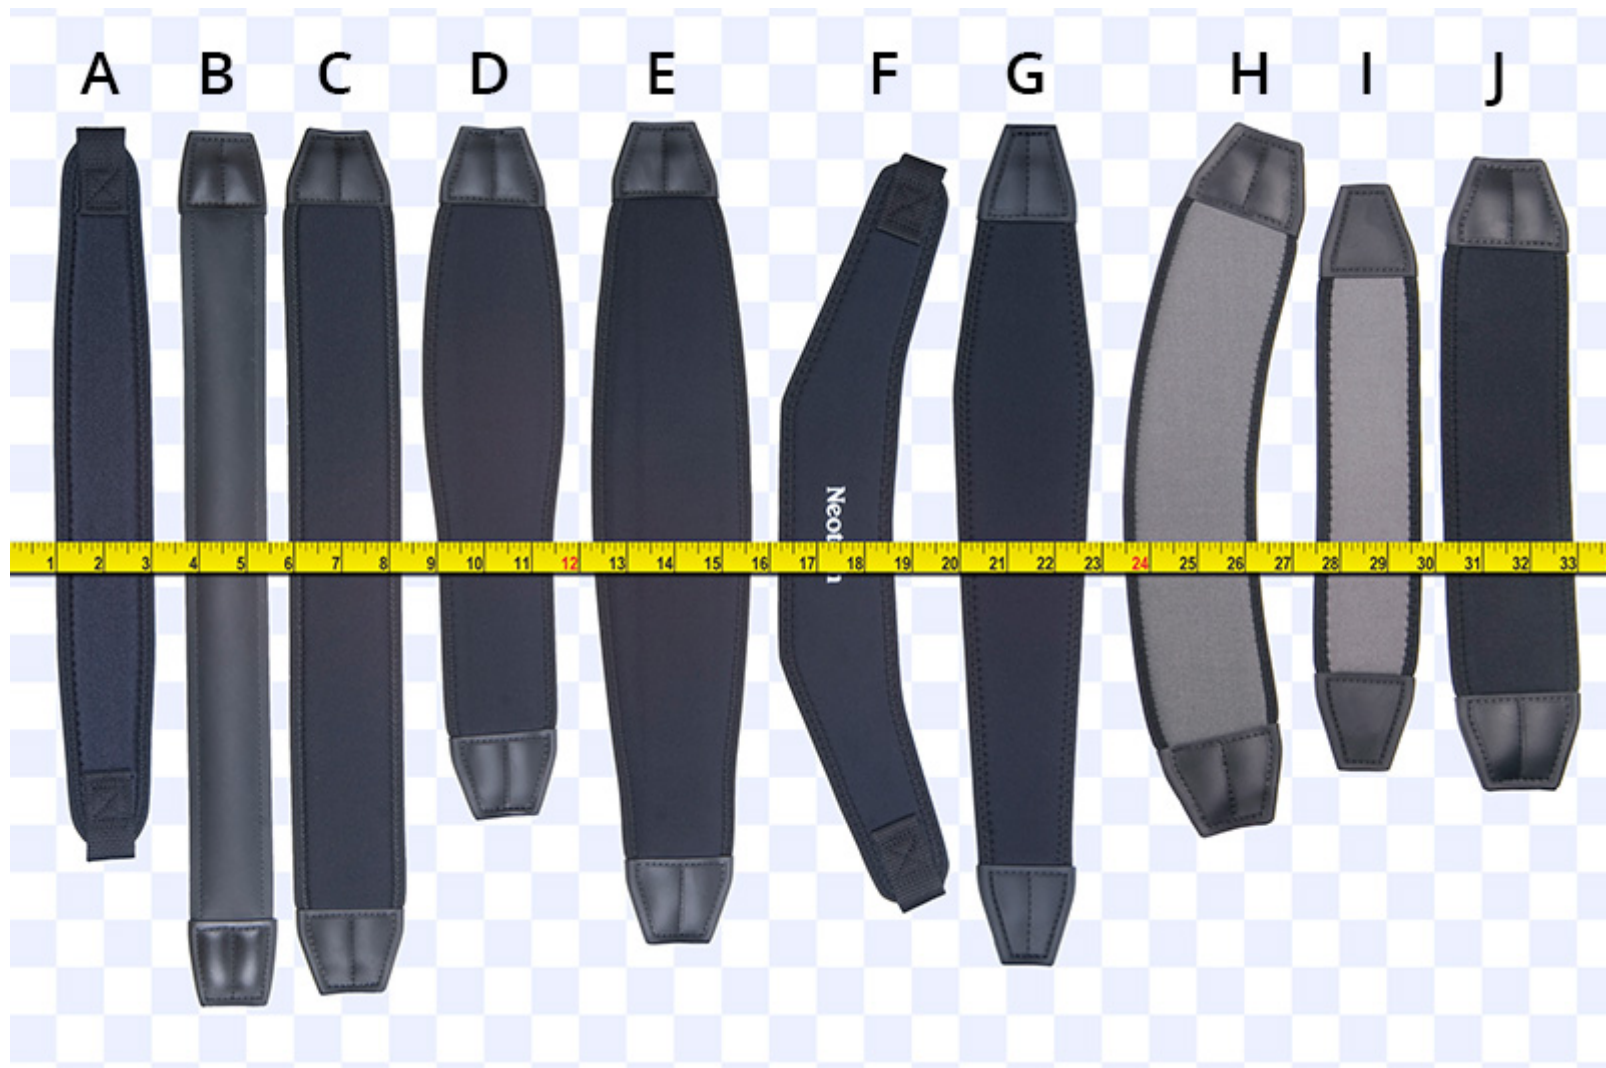

Guitar/Bass/Banjo and other Stringed Instruments - and Bag/Case Straps

* image not to size

Strap Name	USA	Instrument	Strap Pad	Connection Type	Pad Dimensions	Approximate Size*
Guitar/Bass/Banjo and other Stringed Instrument Straps * Measurements are from one end of the strap to the other end, except for the Acoustic Guitar Strap and Simple Sling which are measured from the back of the neck to the bottom of the hook