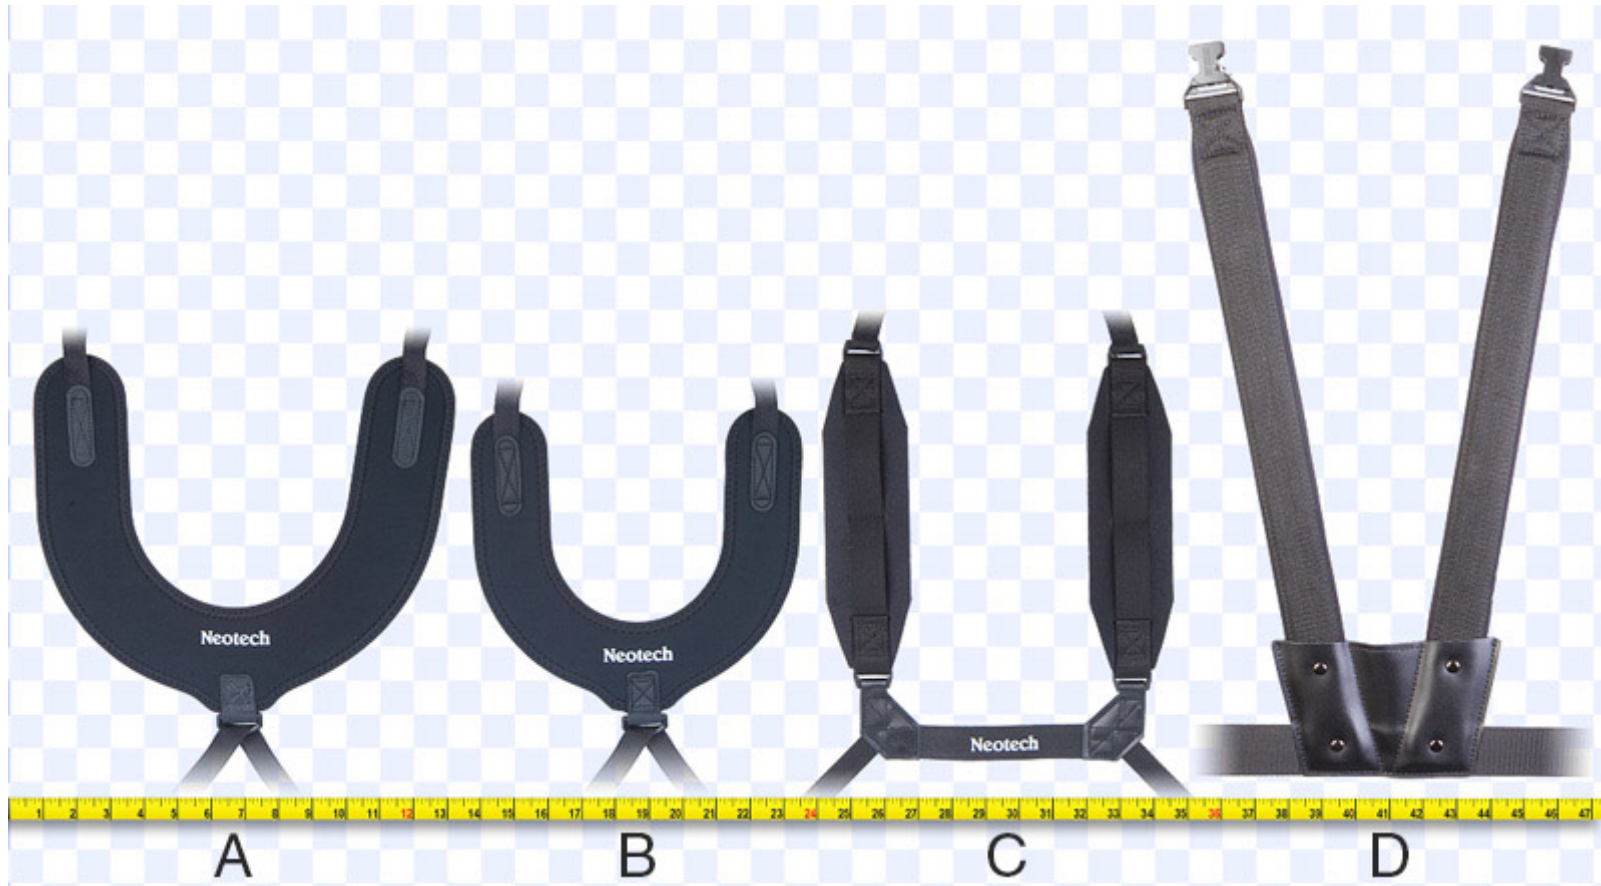

Woodwinds and Brass Harnesses

* image not to size

	Strap Name	USA	Instrument	Strap Pad	Connection Type	Pad Dimensions	Approximate Size*
A	Super Harness		saxophone	Neoprene	Swivel hook	12" x 11" outside U shape; neoprene 2.75" wide 30,48cm x 27,94cm; 6,99cm	Reg: 14.5" - 19" (36,8cm - 48,3cm) XL: 17" - 24" (43,2cm - 61cm)