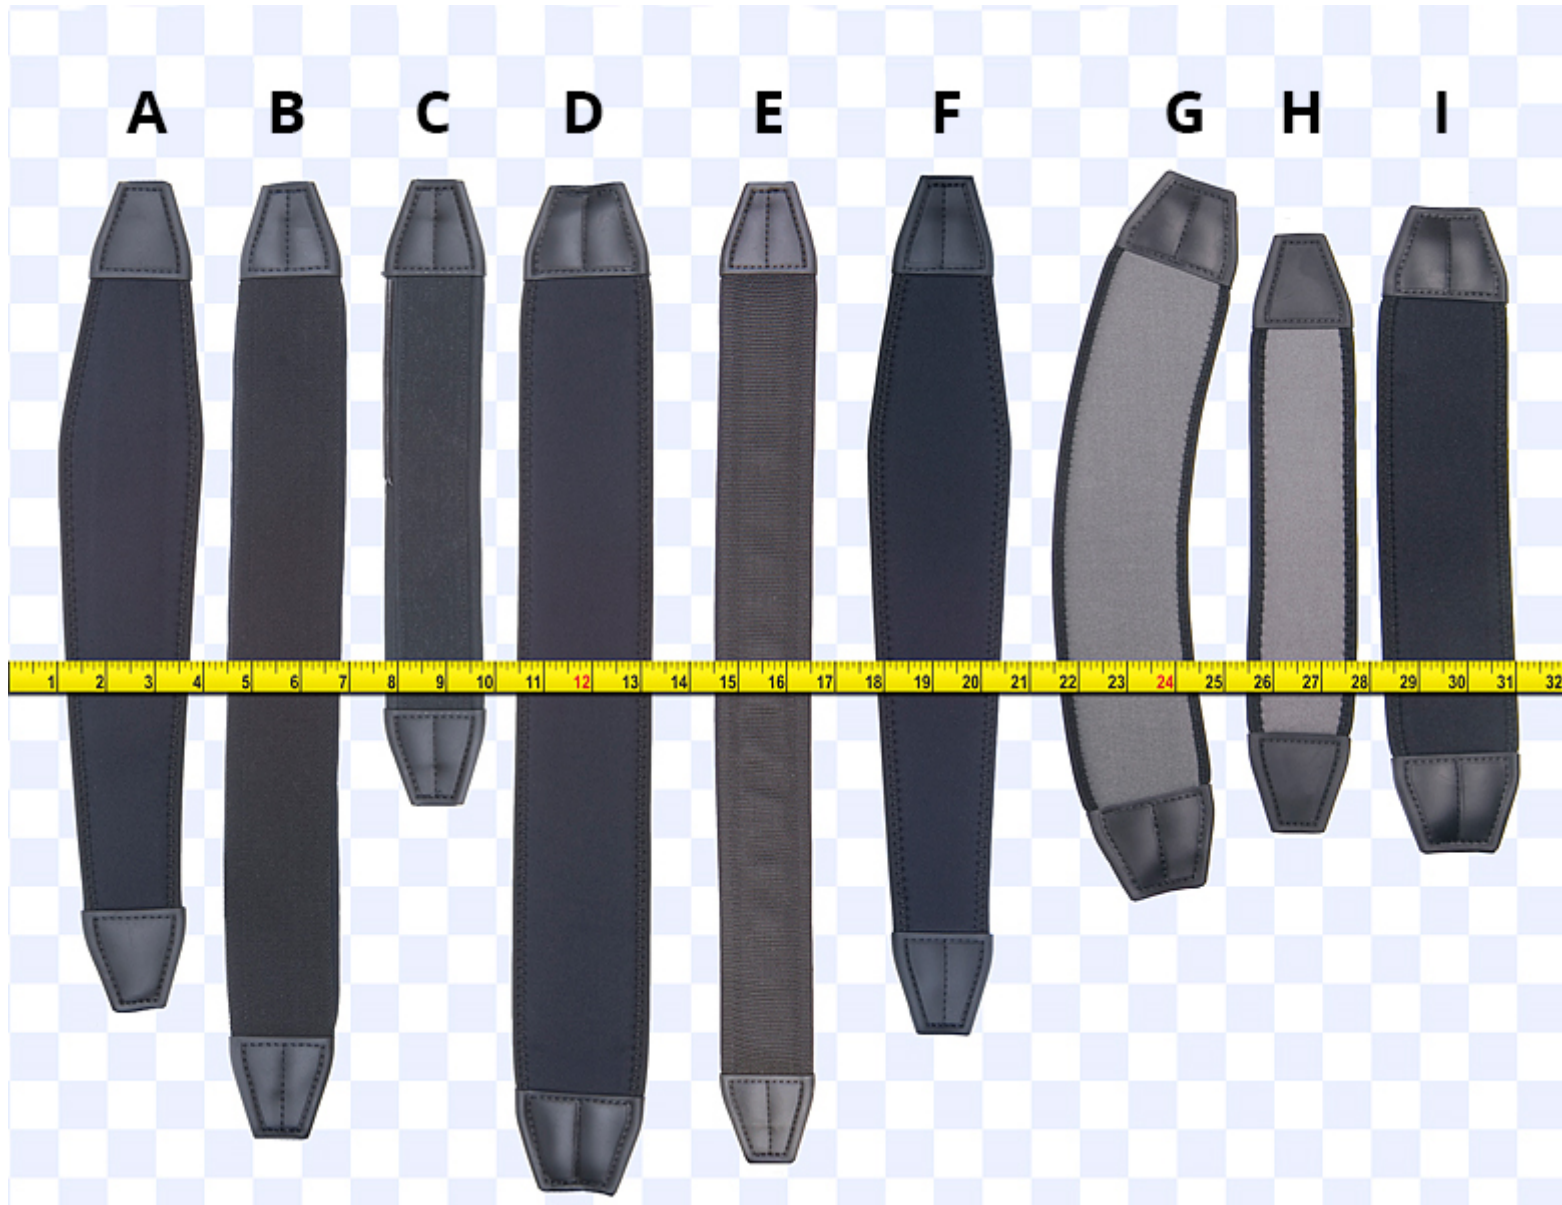

Accordions - and Bag/Case Straps

* image not to size